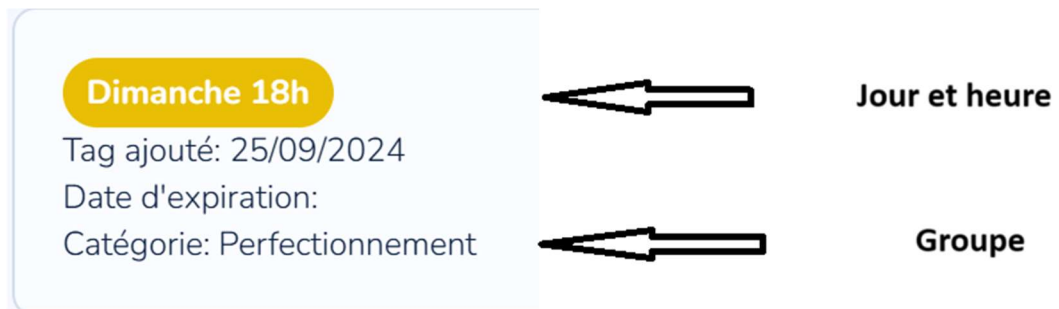

1. Navigate on <https://www.clubee.com/cnsw>
2. Log in
3. Click on your icon's profile

4. Settings

5. Tags assigned to you

6. Details

Le CNSW